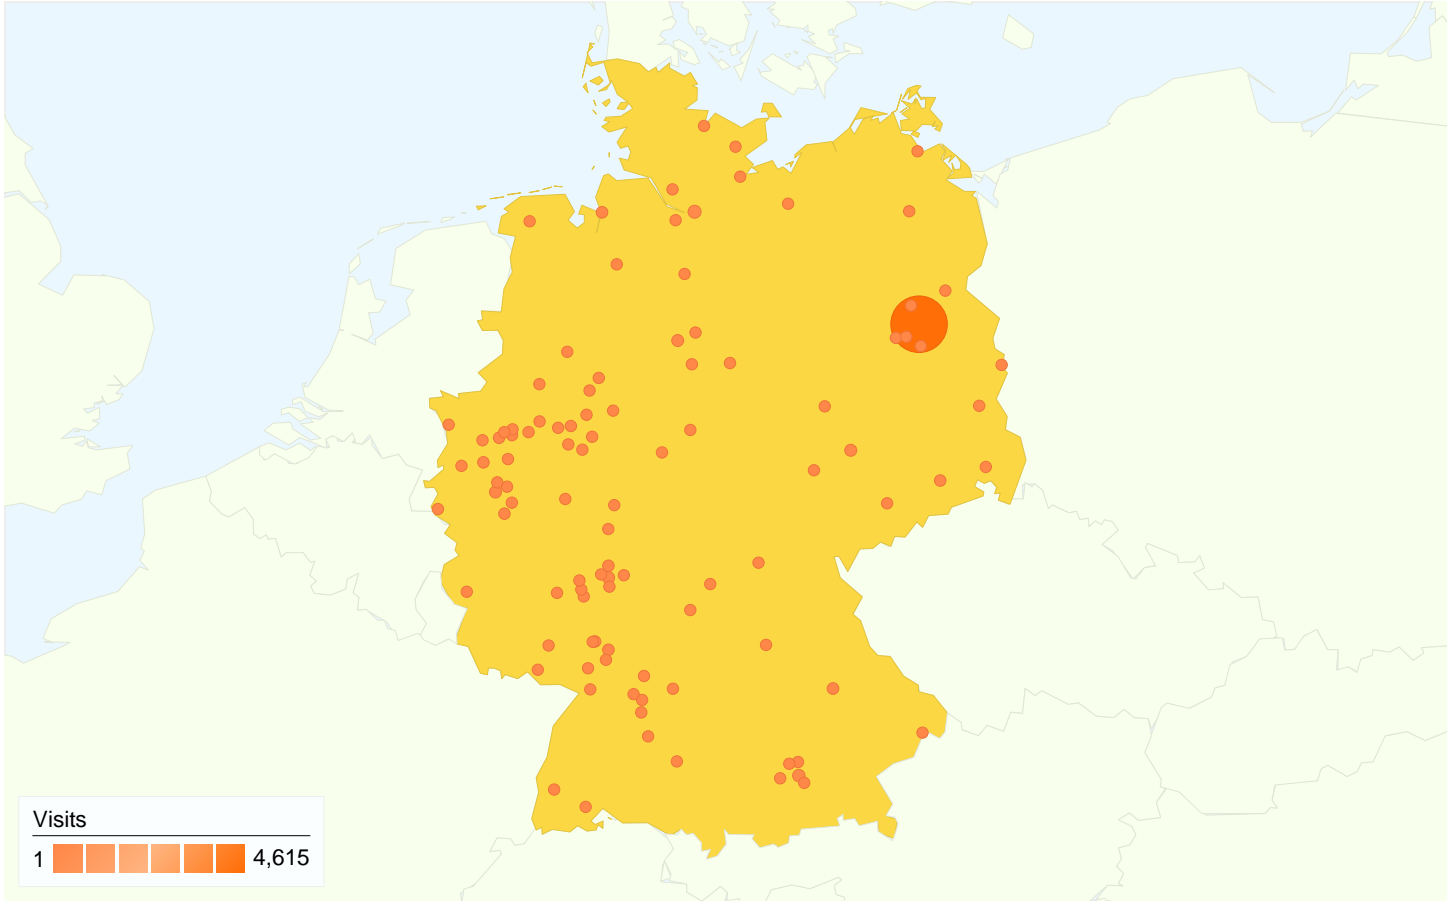

www.touchberlin.de

Country/Territory Detail:

Germany

Jan 1, 2011 - Nov 8, 2011

Comparing to: Site

This country/territory sent 5,637 visits via 103 cities

Site Usage

| City | Visits | Pages/Visit | Avg. Time on Site | % New Visits | Bounce Rate |
|---|--|---|--|---|-------------|
| Visits 5,637 % of Site Total: 85.36% | Pages/Visit 2.43 Site Avg: 2.42 (0.70%) | Avg. Time on Site 00:05:35 Site Avg: 00:05:36 (-0.44%) | % New Visits 34.65% Site Avg: 37.20% (-6.88%) | Bounce Rate 50.26% Site Avg: 51.45% (-2.33%) | |
| Berlin | 4,615 | 2.40 | 00:05:24 | 31.68% | 49.90% |
| Hamburg | 175 | 2.75 | 00:03:50 | 36.57% | 47.43% |
| Munich | 112 | 2.71 | 00:17:00 | 40.18% | 41.96% |
| Frankfurt am Main | 106 | 2.68 | 00:01:46 | 65.09% | 48.11% |
| Leipzig | 68 | 2.79 | 00:17:11 | 80.88% | 54.41% |
| Cologne | 66 | 2.76 | 00:09:29 | 59.09% | 56.06% |
| Hannover | 63 | 1.38 | 00:00:39 | 12.70% | 85.71% |
| Regensburg | 41 | 1.44 | 00:00:30 | 58.54% | 78.05% |
| Bremerhaven | 35 | 1.91 | 00:01:36 | 8.57% | 48.57% |