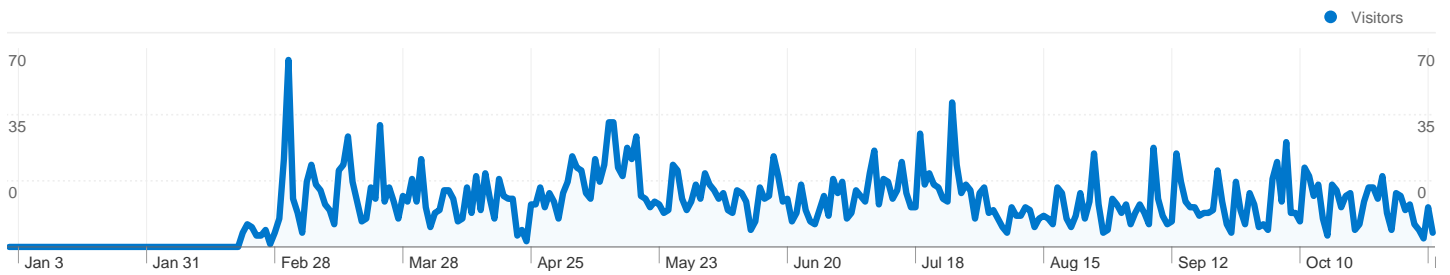

www.touchberlin.de
Visitors Overview

Jan 1, 2011 - Nov 8, 2011
Comparing to: Site

2,482 people visited this site

6,604 Visits

2,482 Absolute Unique Visitors

15,953 Pageviews

2.42 Average Pageviews

00:05:36 Time on Site

51.45% Bounce Rate

37.20% New Visits

Technical Profile

Browser	Visits	% visits
Firefox	2,971	44.99%
Chrome	1,431	21.67%
Internet Explorer	1,381	20.91%
Safari	725	10.98%
Mozilla Compatible Agent	41	0.62%